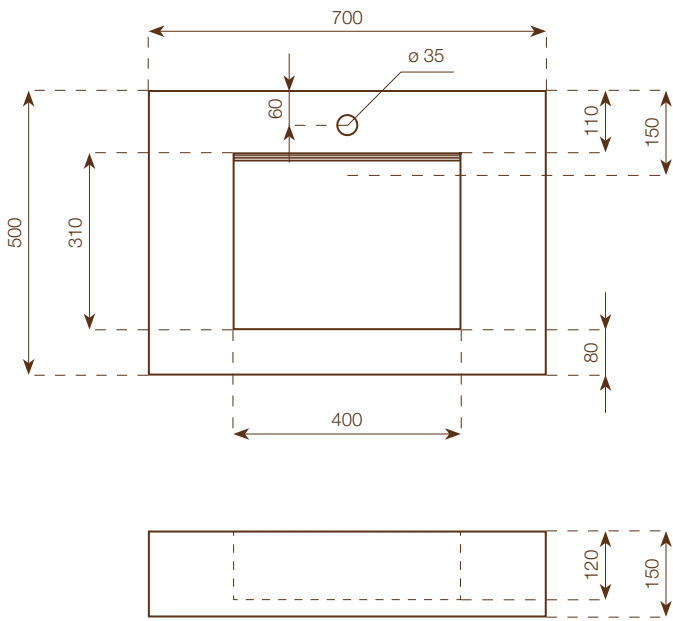

**WASHBASIN**

height: 15 cm  
 dimensions: 70x50 cm  
 weight: 28 Kg  
 internal basin's size:  
 40x31x h.7/10 cm

**FAO PACKING CASE**

height: 40 cm  
 dimensions: 80x60 cm  
 weight: 30 Kg

**Notes**

Each washbasin is made with a Wedi core coated with MAXIMUM 6 mm porcelain stoneware on all visible surfaces. Included in the delivery of each washbasin are: Silfra DN 32 model drain in STAINLESS STEEL always open (it can not be inspected), 2 support brackets, 12x60 plugs with hex head screw, packaging in suitable FAO packing case.