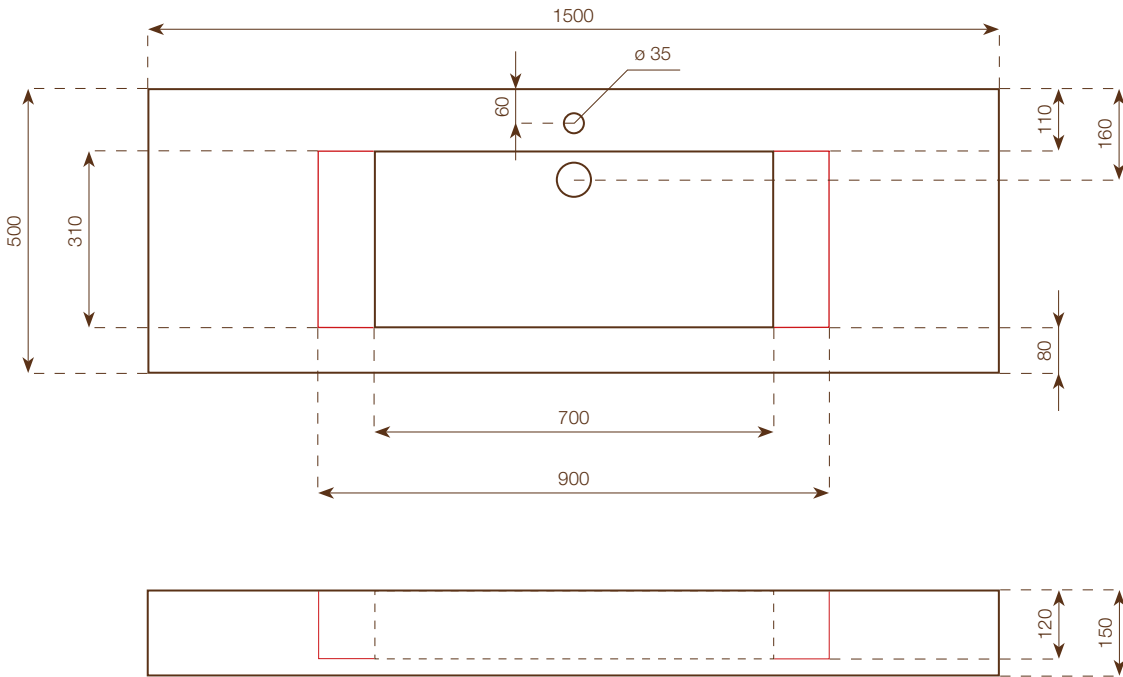

SINGLE GF 150 UP&DOWN

WASHBASIN
height: 15 cm
dimensions: 150x50 cm
weight: 48 Kg
internal basin's size:
70x31x h.12 cm
90x31x h.12 cm

FAO PACKING CASE
height: 40 cm
dimensions: 160x60 cm
weight: 40 Kg

Notes
Each washbasin is made with a Wedi core coated with MAXIMUM 6 mm porcelain stoneware on all visible surfaces. It is possible to choose between internal basins of either 70 or 90 cm width. The 90 cm wide version allows installation of either 1 or 2 taps. Included in the delivery of each washbasin are: Silfra DN 32 model drain in STAINLESS STEEL Up&Down plug in chrome, 2 support brackets, 12x60 plugs with hex head screw, packaging in suitable FAO packing case.