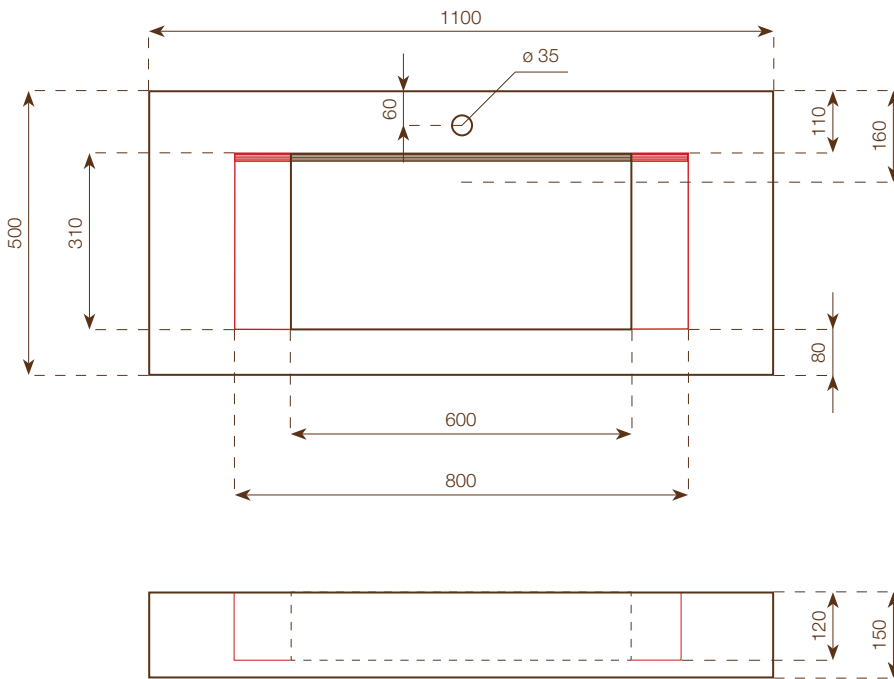

SINGLE GF 110 WATERFALL READILY SERVICEABLE A

WASHBASIN
height: 15 cm
dimensions: 110x50 cm
weight: 38 Kg
internal basin's size:
60x31x h.7/10 cm
80x31x h.7/10 cm

FAO PACKING CASE
height: 40 cm
dimensions: 120x60 cm
weight: 35 Kg

Notes

Each washbasin is made with a Wedi core coated with MAXIMUM 6 mm porcelain stoneware on all visible surfaces. It is possible to choose between internal basins of either 60 or 80 cm width. The 80 cm wide version allows installation of either 1 or 2 taps. Included in the delivery of each washbasin are: Silfra DN 32 model drain in STAINLESS STEEL Up&Down plug in chrome, 2 support brackets, 12x60 plugs with hex head screw, a suction cup, packaging in suitable FAO packing case.