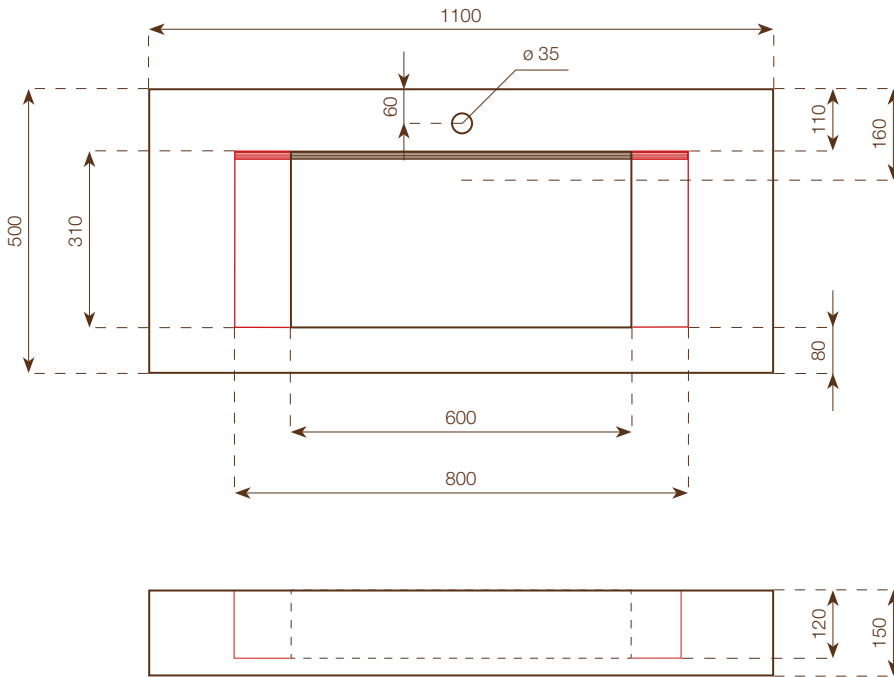

SINGLE GF 110 WATERFALL

WASHBASIN
height: 15 cm
dimensions: 110x50 cm
weight: 38 Kg
internal basin's size:
60x31x h.7/10 cm
80x31x h.7/10 cm

FAO PACKING CASE
height: 40 cm
dimensions: 120x60 cm
weight: 35 Kg

Notes
Each washbasin is made with a Wedi core coated with MAXIMUM 6 mm porcelain stoneware on all visible surfaces. It is possible to choose between internal basins of either 60 or 80 cm width. The 80 cm wide version allows installation of either 1 or 2 taps. Included in the delivery of each washbasin are: Silfra DN 32 model drain in STAINLESS STEEL always open (it can not be inspected), 2 support brackets, 12x60 plugs with hex head screw, packaging in suitable FAO packing case.