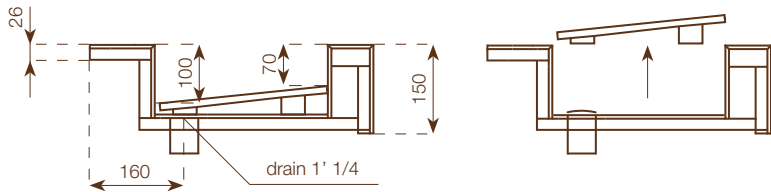

# SINGLE GF 70 WATERFALL READILY SERVICEABLE A

**WASHBASIN**  
 height: 15 cm  
 dimensions: 70x50 cm  
 weight: 28 Kg  
 internal basin's size:  
 40x31x h.7/10 cm

**FAO PACKING CASE**  
 height: 40 cm  
 dimensions: 80x60 cm  
 weight: 30 Kg