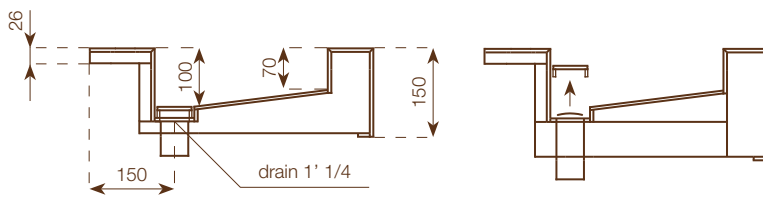

SINGLE GF 70 WATERFALL READILY SERVICEABLE B

WASHBASIN

height: 15 cm
dimensions: 70x50 cm
weight: 28 Kg
internal basin's size:
40x31x h.7/10 cm

FAO PACKING CASE

height: 40 cm
dimensions: 80x60 cm
weight: 30 Kg

Notes

Each washbasin is made with a Wedi core coated with MAXIMUM 6 mm porcelain stoneware on all visible surfaces. Included in the delivery of each washbasin are: Silfra DN 32 model drain in STAINLESS STEEL Up&Down plug in chrome, 2 support brackets, 12x60 plugs with hex head screw, packaging in suitable FAO packing case.