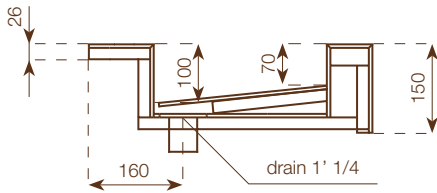

# SINGLE GF 180 WATERFALL

**WASHBASIN**  
 height: 15 cm  
 dimensions: 180x50 cm  
 weight: 58 Kg  
 internal basin's size:  
 70x31x h.7/10 cm  
 100x31x h.7/10 cm

**FAO PACKING CASE**  
 height: 40 cm  
 dimensions: 190x60 cm  
 weight: 45