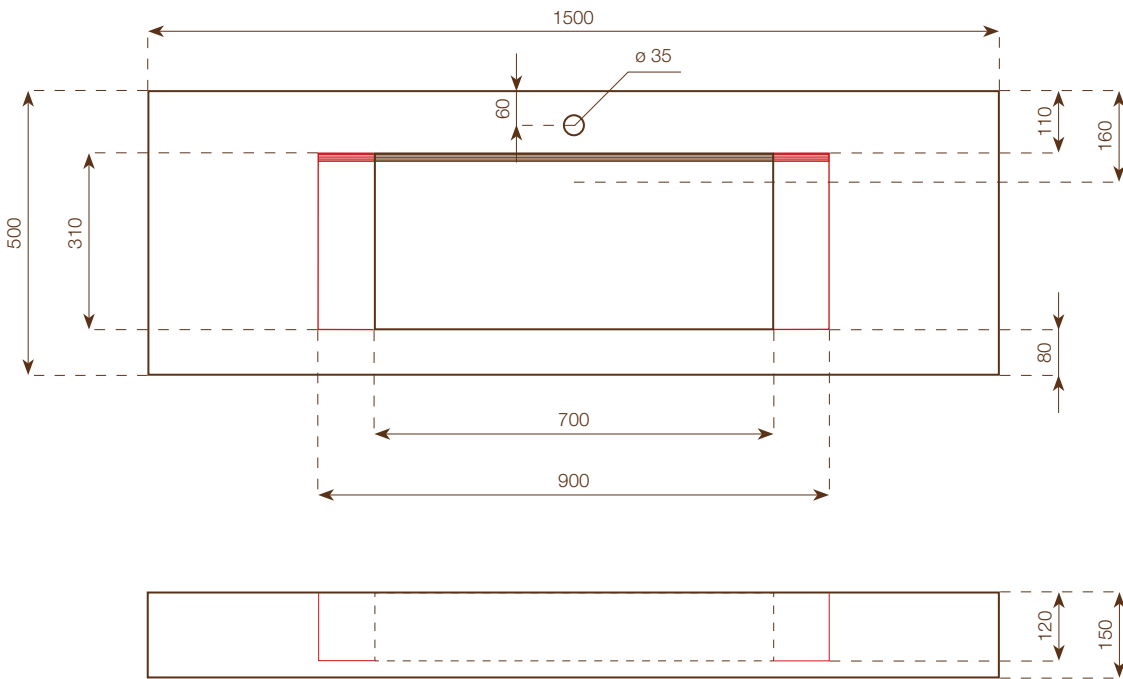

SINGLE GF 150 WATERFALL

WASHBASIN

height: 15 cm
dimensions: 150x50 cm
weight: 48 Kg
internal basin's size:
70x31x h.7/10cm
90x31x h.7/10 cm

FAO PACKING CASE

height: 40 cm
dimensions: 160x60 cm
weight: 40 Kg

Notes

Each washbasin is made with a Wedi core coated with MAXIMUM 6 mm porcelain stoneware on all visible surfaces. It is possible to choose between internal basins of either 70 or 90 cm width. The 90 cm wide version allows installation of either 1 or 2 taps. Included in the delivery of each washbasin are: Silfra DN 32 model drain in STAINLESS STEEL always open (it can not be inspected), 2 support brackets, 12x60 plugs with hex head screw, packaging in suitable FAO packing case.