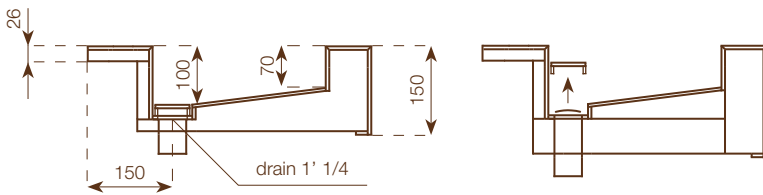

SINGLE GF 110 WATERFALL READILY SERVICEABLE B

WASHBASIN
height: 15 cm
dimensions: 110x50 cm
weight: 38 Kg
internal basin's size:
60x31x h.7/10 cm
80x31x h.7/10 cm

FAO PACKING CASE
height: 40 cm
dimensions: 120x60 cm
weight: 35 Kg

Notes

Each washbasin is made with a Wedi core coated with MAXIMUM 6 mm porcelain stoneware on all visible surfaces. It is possible to choose between internal basins of either 60 or 80 cm width. The 80 cm wide version allows installation of either 1 or 2 taps. Included in the delivery of each washbasin are: Silfra DN 32 model drain in STAINLESS STEEL Up&Down plug in chrome, 2 support brackets, 12x60 plugs with hex head screw, packaging in suitable FAO packing case.