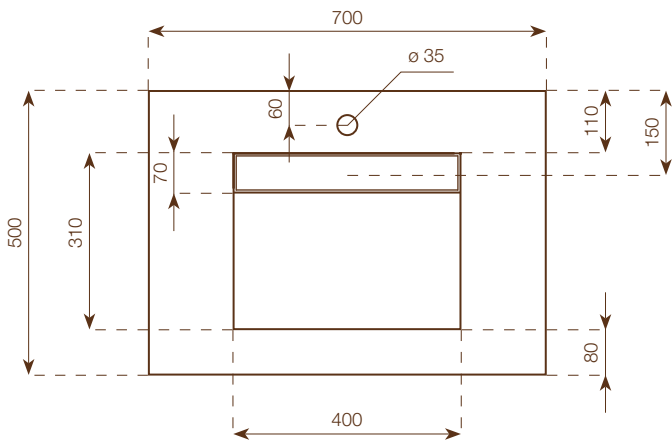

SINGLE GF 70 WATERFALL READILY SERVICEABLE B

WASHBASIN

height: 15 cm
dimensions: 70x50 cm
weight: 28 Kg
internal basin's size:
40x31x h.7/10 cm

FAO PACKING CASE

height: 40 cm
dimensions: 80x60 cm
weight: 30 Kg

Notes

Each washbasin is made with a Wedi core coated with MAXIMUM 6 mm porcelain stoneware on all visible surfaces. Included in the delivery of each washbasin are: Silfra DN 32 model drain in STAINLESS STEEL Up&Down plug in chrome, 2 support brackets, 12x60 plugs with hex head screw, packaging in suitable FAO packing case.