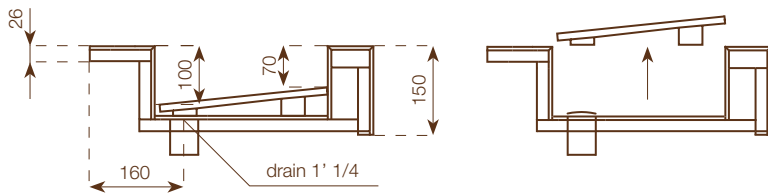

# SINGLE GF 110 WATERFALL READILY SERVICEABLE A

**WASHBASIN**  
 height: 15 cm  
 dimensions: 110x50 cm  
 weight: 38 Kg  
 internal basin's size:  
 60x31x h.7/10 cm  
 80x31x h.7/10 cm

**FAO PACKING CASE**  
 height: 40 cm  
 dimensions: 120x60 cm  
 weight: 35 Kg