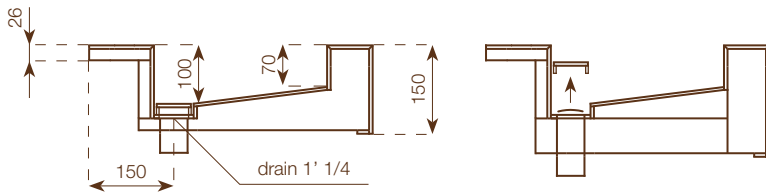

# SINGLE GF 90 WATERFALL READILY SERVICEABLE B

**WASHBASIN**

height: 15 cm  
 dimensions: 90x50 cm  
 weight: 33 Kg  
 internal basin's size:  
 60x31x h.7/10 cm

**FAO PACKING CASE**

height: 40 cm  
 dimensions: 100x60 cm  
 weight: 32 Kg