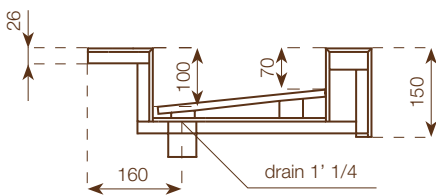

# SINGLE GF 90 WATERFALL READILY SERVICEABLE A

**WASHBASIN**

height: 15 cm  
 dimensions: 90x50 cm  
 weight: 33 Kg  
 internal basin's size:  
 60x31x h.7/10 cm

**FAO PACKING CASE**

height: 40 cm  
 dimensions: 100x60 cm  
 weight: 32 Kg