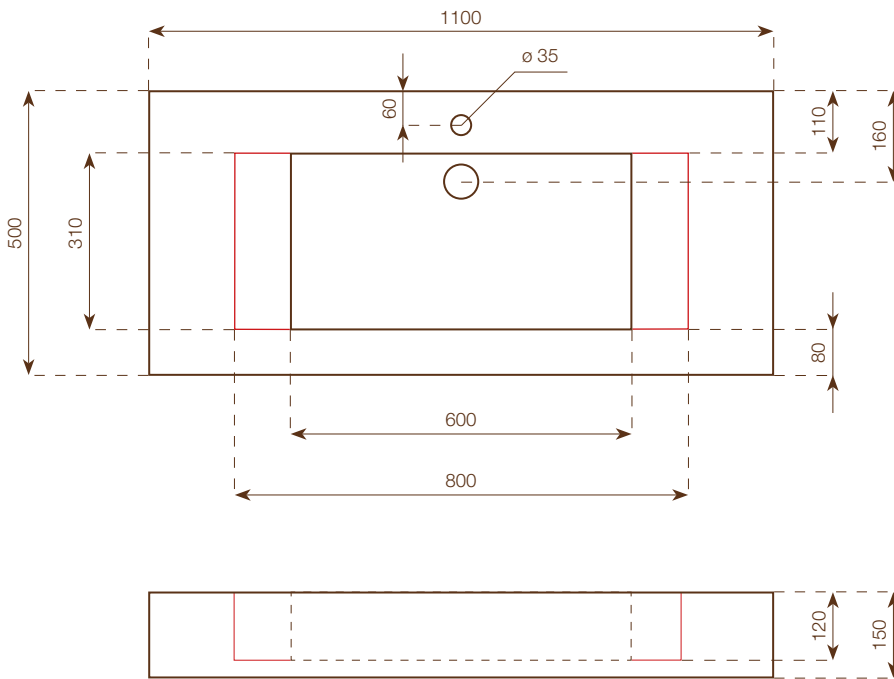

SINGLE GF 110 UP&DOWN

WASHBASIN
height: 15 cm
dimensions: 110x50 cm
weight: 38 Kg
internal basin's size:
60x31x h.12 cm
80x31x h.12 cm

FAO PACKING CASE
height: 40 cm
dimensions: 120x60 cm
weight: 35 Kg

Notes

Each washbasin is made with a Wedi core coated with MAXIMUM 6 mm porcelain stoneware on all visible surfaces. It is possible to choose between internal basins of either 60 or 80 cm width. The 80 cm wide version allows installation of either 1 or 2 taps. Included in the delivery of each washbasin are: Silfra DN 32 model drain in STAINLESS STEEL Up&Down plug in chrome, 2 support brackets, 12x60 plugs with hex head screw, packaging in suitable FAO packing case.