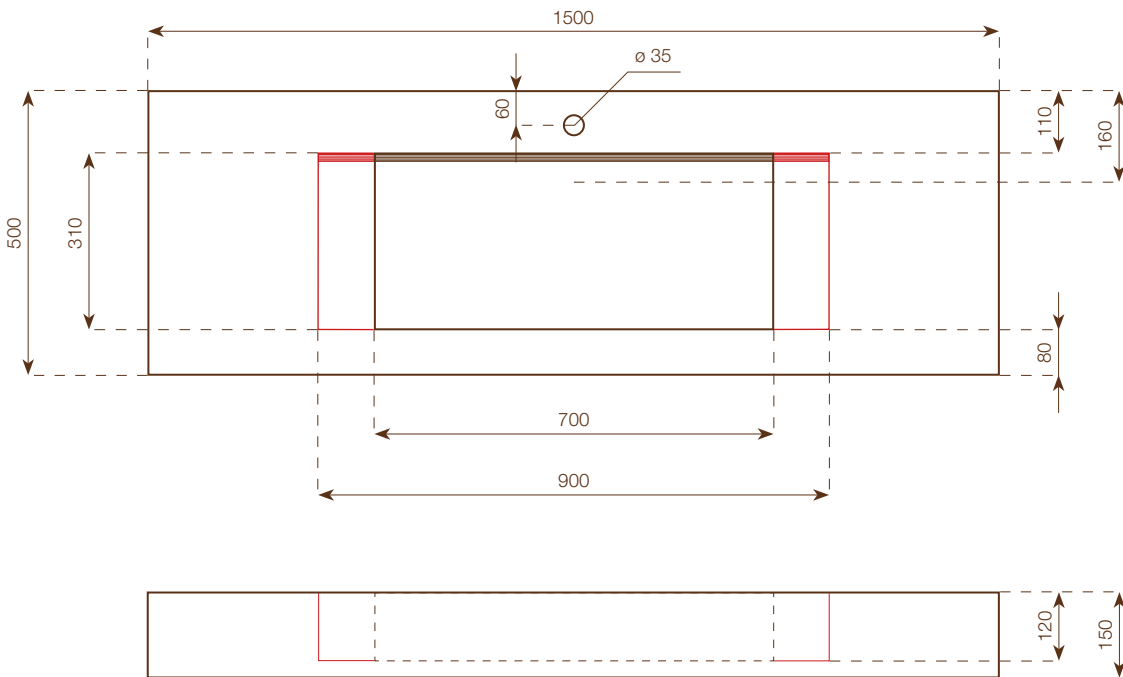

SINGLE GF 150 WATERFALL READILY SERVICEABLE A

WASHBASIN

height: 15 cm
dimensions: 150x50 cm
weight: 48 Kg
internal basin's size:
70x31x h.7/10cm
90x31x h.7/10 cm

FAO PACKING CASE

height: 40 cm
dimensions: 160x60 cm
weight: 40 Kg

Notes

Each washbasin is made with a Wedi core coated with MAXIMUM 6 mm porcelain stoneware on all visible surfaces. It is possible to choose between internal basins of either 70 or 90 cm width. The 90 cm wide version allows installation of either 1 or 2 taps. Included in the delivery of each washbasin are: Silfra DN 32 model drain in STAINLESS STEEL Up&Down plug in chrome, 2 support brackets, 12x60 plugs with hex head screw, a suction cup, packaging in suitable FAO packing case.