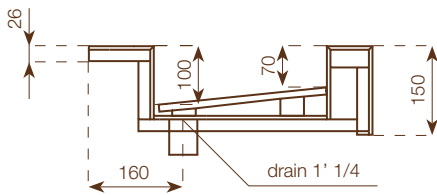

SINGLE GF 180 WATERFALL READILY SERVICEABLE A