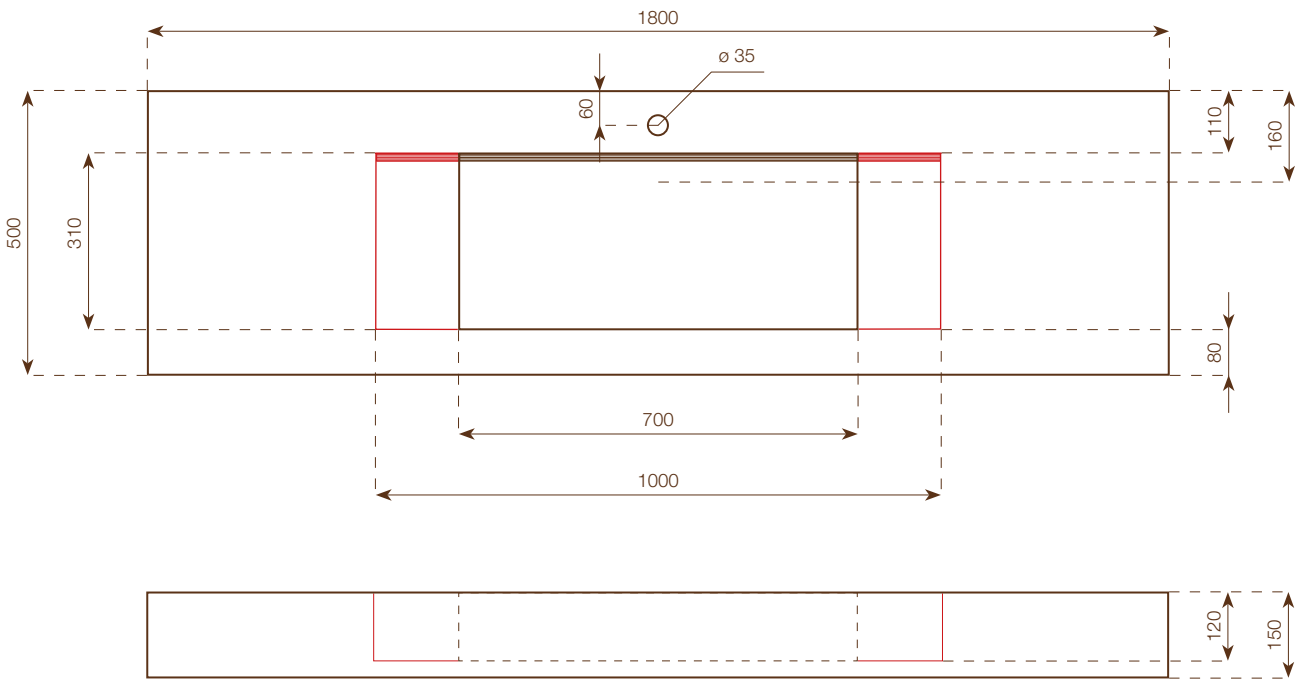

SINGLE GF 180 WATERFALL READILY SERVICEABLE A

WASHBASIN
height: 15 cm
dimensions: 180x50 cm
weight: 58 Kg
internal basin's size:
70x31x h.7/10 cm
100x31x h.7/10 cm

FAO PACKING CASE
height: 40 cm
dimensions: 190x60 cm
weight: 45 Kg

Notes

Each washbasin is made with a Wedi core coated with MAXIMUM 6 mm porcelain stoneware on all visible surfaces. It is possible to choose between internal basins of either 70 or 100 cm width. The 100 cm wide version allows installation of either 1 or 2 taps. Included in the delivery of each washbasin are: Silfra DN 32 model drain in STAINLESS STEEL Up&Down plug in chrome, 2 support brackets, 12x60 plugs with hex head screw, a suction cup, packaging in suitable FAO packing case.