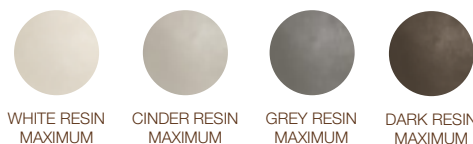

Marmi Maximum

Megalith Maximum

QuietStones Maximum

Aster Maximum

HQ.Resin Maximum

Data.Uni Maximum

Eminent Wood Maximum

AQUA MAXIMUM / WASHBASIN INTEGRATED  
**SINGLE GF 90 UP&DOWN**