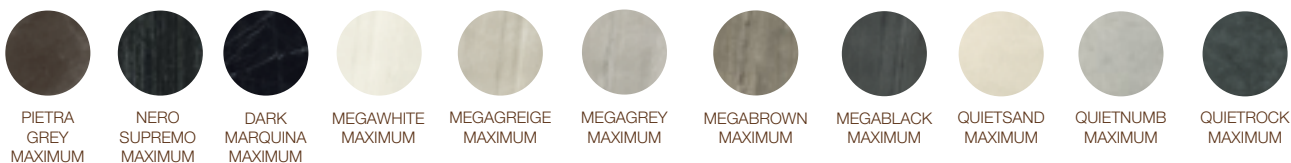

Megalith Maximum

QuietStones Maximum

Aster Maximum

HQ.Resin Maximum