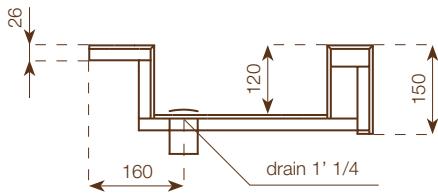

**WASHBASIN**

height: 15 cm  
 dimensions: 90x50 cm  
 weight: 33 Kg  
 internal basin's size:  
 60x31x h.12 cm

**FAO PACKING CASE**

height: 40 cm  
 dimensions: 100x60 cm  
 weight: 32 Kg

**Notes**

Each washbasin is made with a Wedi core coated with MAXIMUM 6 mm porcelain stoneware on all visible surfaces. Included in the delivery of each washbasin are: Silfra DN 32 model drain in STAINLESS STEEL Up&Down plug in chrome, 2 support brackets, 12x60 plugs with hex head screw, packaging in suitable FAO packing case.