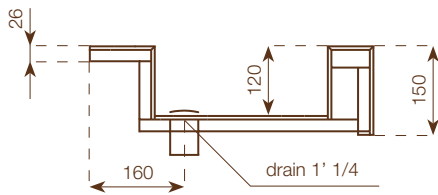

**WASHBASIN**

height: 15 cm  
 dimensions: 90x50 cm  
 weight: 33 Kg  
 internal basin's size:  
 60x31x h.12 cm

**FAO PACKING CASE**

height: 40 cm  
 dimensions: 100x60 cm  
 weight: 32 Kg

**Notes**

Each washbasin is made with a Wedi core coated with MAXIMUM 6 mm porcelain stoneware on all visible surfaces. Included in the delivery of each washbasin are: Silfra DN 32 model drain in STAINLESS STEEL Up&Down plug in chrome, 2 support brackets, 12x60 plugs with hex head screw, packaging in suitable FAO packing case.

# SINGLE GF 110 UP&DOWN

**WASHBASIN**  
 height: 15 cm  
 dimensions: 110x50 cm  
 weight: 38 Kg  
 internal basin's size:  
 60x31x h.12 cm  
 80x31x h.12 cm

**FAO PACKING CASE**  
 height: 40 cm  
 dimensions: 120x60 cm  
 weight: 35 Kg