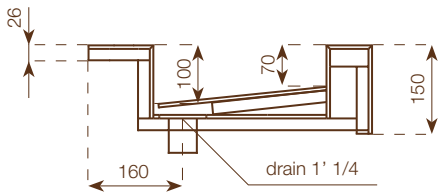

**WASHBASIN**

height: 15 cm  
 dimensions: 70x50 cm  
 weight: 28 Kg  
 internal basin's size:  
 40x31x h.7/10 cm

**FAO PACKING CASE**

height: 40 cm  
 dimensions: 80x60 cm  
 weight: 30 Kg

**Notes**

Each washbasin is made with a Wedi core coated with MAXIMUM 6 mm porcelain stoneware on all visible surfaces. Included in the delivery of each washbasin are: Silfra DN 32 model drain in STAINLESS STEEL always open (it can not be inspected), 2 support brackets, 12x60 plugs with hex head screw, packaging in suitable FAO packing case.

**WASHBASIN**

height: 15 cm  
 dimensions: 90x50 cm  
 weight: 33 Kg  
 internal basin's size:  
 60x31x h.7/10 cm

**FAO PACKING CASE**

height: 40 cm  
 dimensions: 100x60 cm  
 weight: 32 Kg

**Notes**

Each washbasin is made with a Wedi core coated with MAXIMUM 6 mm porcelain stoneware on all visible surfaces. Included in the delivery of each washbasin are: Silfra DN 32 model drain in STAINLESS STEEL always open (it can not be inspected), 2 support brackets, 12x60 plugs with hex head screw, packaging in suitable FAO packing case.