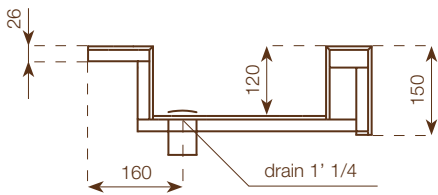

SINGLE GF 150 UP&DOWN