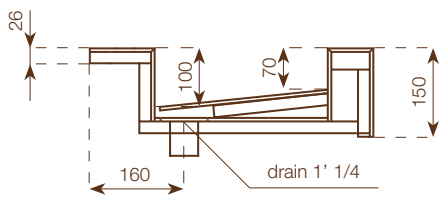

**WASHBASIN**

height: 15 cm  
 dimensions: 70x50 cm  
 weight: 28 Kg  
 internal basin's size:  
 40x31x h.7/10 cm

**FAO PACKING CASE**

height: 40 cm  
 dimensions: 80x60 cm  
 weight: 30 Kg

**Notes**

Each washbasin is made with a Wedi core coated with MAXIMUM 6 mm porcelain stoneware on all visible surfaces. Included in the delivery of each washbasin are: Silfra DN 32 model drain in STAINLESS STEEL always open (it can not be inspected), 2 support brackets, 12x60 plugs with hex head screw, packaging in suitable FAO packing case.