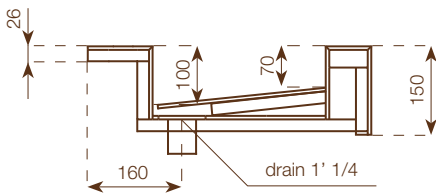

SINGLE GF 110 WATERFALL