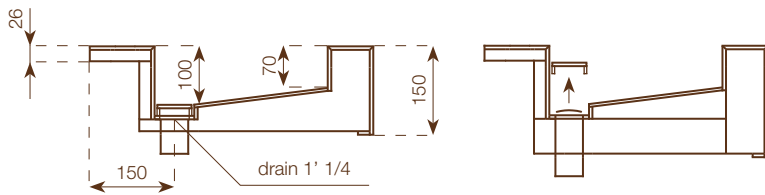

SINGLE GF 180 WATERFALL READILY SERVICEABLE B

WASHBASIN
height: 15 cm
dimensions: 180x50 cm
weight: 58 Kg
internal basin's size:
70x31x h.7/10 cm
100x31x h.7/10 cm

FAO PACKING CASE
height: 40 cm
dimensions: 190x60 cm
weight: 45

Notes

Each washbasin is made with a Wedi core coated with MAXIMUM 6 mm porcelain stoneware on all visible surfaces. It is possible to choose between internal basins of either 70 or 100 cm width. The 100 cm wide version allows installation of either 1 or 2 taps. Included in the delivery of each washbasin are: Silfra DN 32 model drain in STAINLESS STEEL Up&Down plug in chrome, 2 support brackets, 12x60 plugs with hex head screw, packaging in suitable FAO packing case.