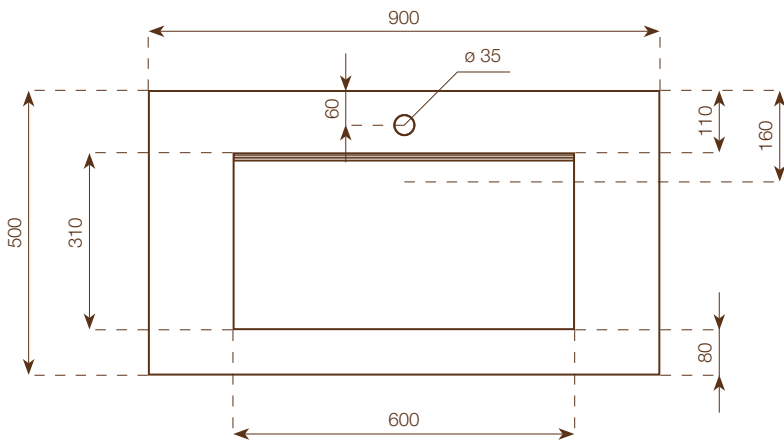

# SINGLE GF 90 WATERFALL READILY SERVICEABLE A

**WASHBASIN**

height: 15 cm  
 dimensions: 90x50 cm  
 weight: 33 Kg  
 internal basin's size:  
 60x31x h.7/10 cm

**FAO PACKING CASE**

height: 40 cm  
 dimensions: 100x60 cm  
 weight: 32 Kg