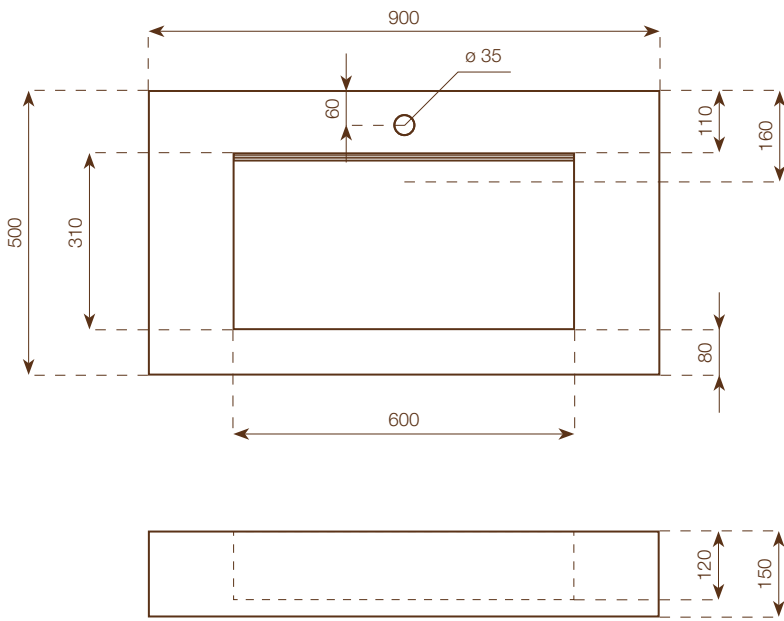

**WASHBASIN**

height: 15 cm  
 dimensions: 70x50 cm  
 weight: 28 Kg  
 internal basin's size:  
 40x31x h.7/10 cm

**FAO PACKING CASE**

height: 40 cm  
 dimensions: 80x60 cm  
 weight: 30 Kg

**Notes**

Each washbasin is made with a Wedi core coated with MAXIMUM 6 mm porcelain stoneware on all visible surfaces. Included in the delivery of each washbasin are: Silfra DN 32 model drain in STAINLESS STEEL always open (it can not be inspected), 2 support brackets, 12x60 plugs with hex head screw, packaging in suitable FAO packing case.

**WASHBASIN**

height: 15 cm  
 dimensions: 90x50 cm  
 weight: 33 Kg  
 internal basin's size:  
 60x31x h.7/10 cm

**FAO PACKING CASE**

height: 40 cm  
 dimensions: 100x60 cm  
 weight: 32 Kg

**Notes**

Each washbasin is made with a Wedi core coated with MAXIMUM 6 mm porcelain stoneware on all visible surfaces. Included in the delivery of each washbasin are: Silfra DN 32 model drain in STAINLESS STEEL always open (it can not be inspected), 2 support brackets, 12x60 plugs with hex head screw, packaging in suitable FAO packing case.