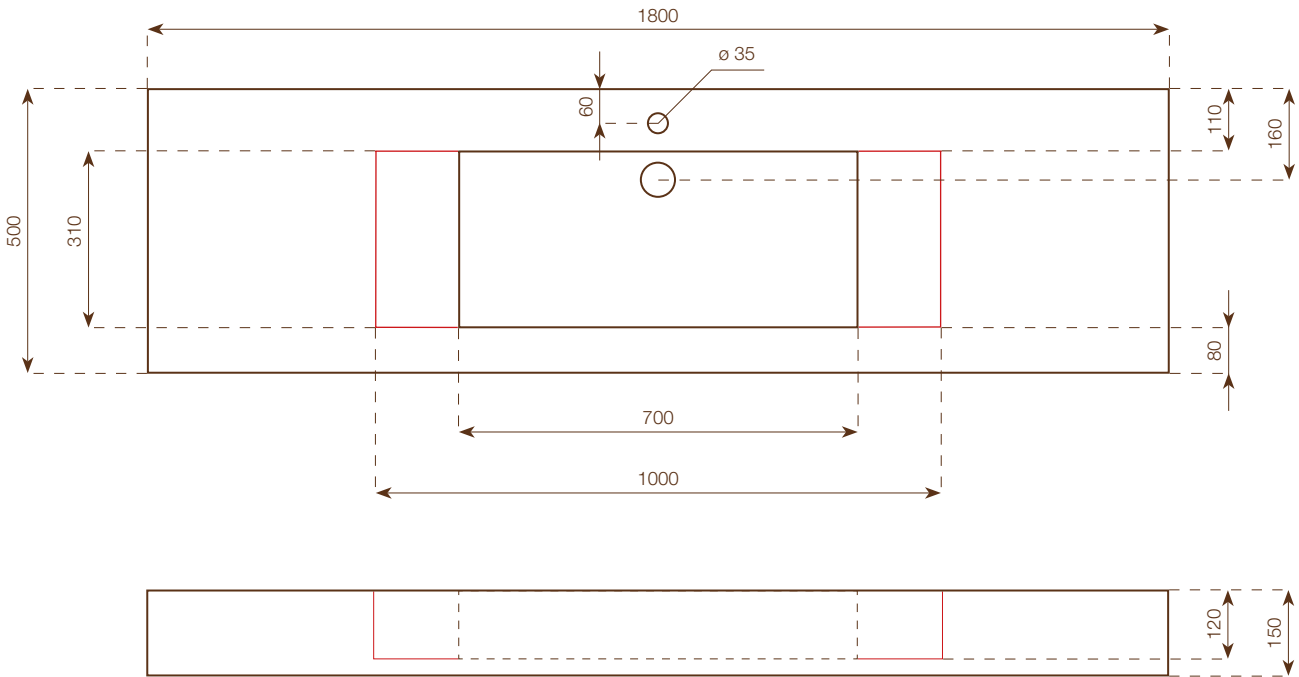

SINGLE GF 180 UP&DOWN

WASHBASIN
height: 15 cm
dimensions: 180x50 cm
weight: 58 Kg
internal basin's size:
70x31x h.12 cm
100x31x h.12 cm

FAO PACKING CASE
height: 40 cm
dimensions: 190x60 cm
weight: 45 Kg

Notes
Each washbasin is made with a Wedi core coated with MAXIMUM 6 mm porcelain stoneware on all visible surfaces. It is possible to choose between internal basins of either 70 or 100 cm width. The 100 cm wide version allows installation of either 1 or 2 taps. Included in the delivery of each washbasin are: Silfra DN 32 model drain in STAINLESS STEEL Up&Down plug in chrome, 2 support brackets, 12x60 plugs with hex head screw, packaging in suitable FAO packing case.