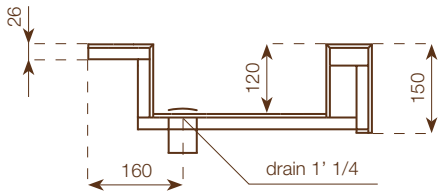

# SINGLE GF 180 UP&DOWN

**WASHBASIN**  
 height: 15 cm  
 dimensions: 180x50 cm  
 weight: 58 Kg  
 internal basin's size:  
 70x31x h.12 cm  
 100x31x h.12 cm

**FAO PACKING CASE**  
 height: 40 cm  
 dimensions: 190x60 cm  
 weight: 45 Kg