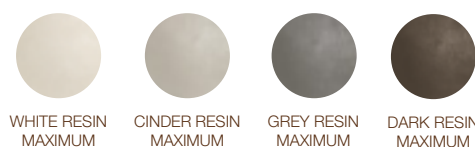

Marmi Maximum

Megalith Maximum

QuietStones Maximum

Aster Maximum

HQ.Resin Maximum

Data.Uni Maximum

Eminent Wood Maximum

AQUA MAXIMUM / WASHBASIN INTEGRATED  
**SINGLE GF 90 WATERFALL**