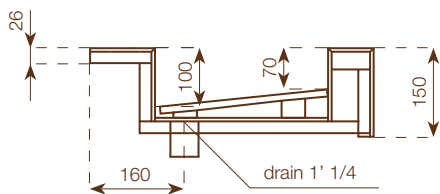

SINGLE GF 150 WATERFALL READILY SERVICEABLE A