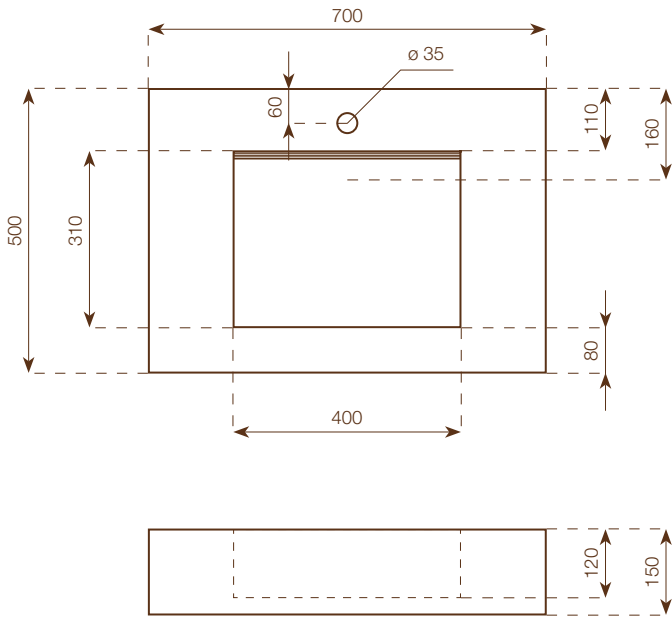

SINGLE GF 70 WATERFALL READILY SERVICEABLE A

WASHBASIN
height: 15 cm
dimensions: 70x50 cm
weight: 28 Kg
internal basin's size:
40x31x h.7/10 cm

FAO PACKING CASE
height: 40 cm
dimensions: 80x60 cm
weight: 30 Kg

Notes

Each washbasin is made with a Wedi core coated with MAXIMUM 6 mm porcelain stoneware on all visible surfaces. Included in the delivery of each washbasin are: Sifra DN 32 model drain in STAINLESS STEEL Up&Down plug in chrome, 2 support brackets, 12x60 plugs with hex head screw, a suction cup, packaging in suitable FAO packing case.