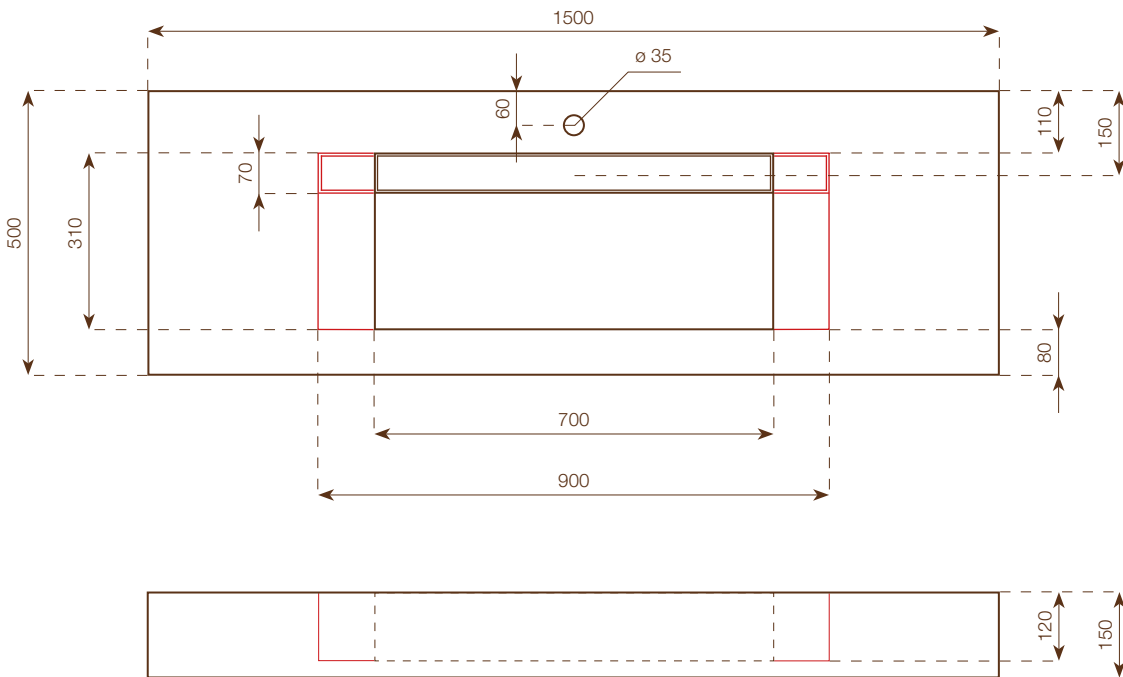

SINGLE GF 150 WATERFALL READILY SERVICEABLE B

WASHBASIN

height: 15 cm
dimensions: 150x50 cm
weight: 48 Kg
internal basin's size:
70x31x h.7/10cm
90x31x h.7/10 cm

FAO PACKING CASE

height: 40 cm
dimensions: 160x60 cm
weight: 40 Kg

Notes

Each washbasin is made with a Wedi core coated with MAXIMUM 6 mm porcelain stoneware on all visible surfaces. It is possible to choose between internal basins of either 70 or 90 cm width. The 90 cm wide version allows installation of either 1 or 2 taps. Included in the delivery of each washbasin are: Silfra DN 32 model drain in STAINLESS STEEL Up&Down plug in chrome, 2 support brackets, 12x60 plugs with hex head screw, packaging in suitable FAO packing case.