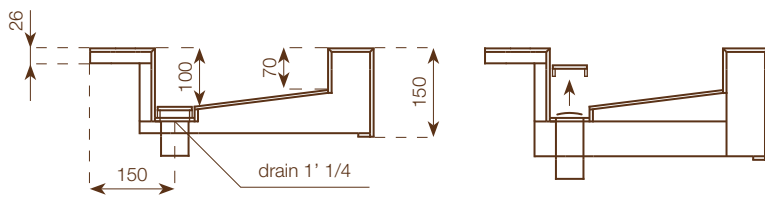

SINGLE GF 150 WATERFALL READILY SERVICEABLE B

WASHBASIN

height: 15 cm
dimensions: 150x50 cm
weight: 48 Kg
internal basin's size:
70x31x h.7/10cm
90x31x h.7/10 cm

FAO PACKING CASE

height: 40 cm
dimensions: 160x60 cm
weight: 40 Kg

Notes

Each washbasin is made with a Wedi core coated with MAXIMUM 6 mm porcelain stoneware on all visible surfaces. It is possible to choose between internal basins of either 70 or 90 cm width. The 90 cm wide version allows installation of either 1 or 2 taps. Included in the delivery of each washbasin are: Silfra DN 32 model drain in STAINLESS STEEL Up&Down plug in chrome, 2 support brackets, 12x60 plugs with hex head screw, packaging in suitable FAO packing case.