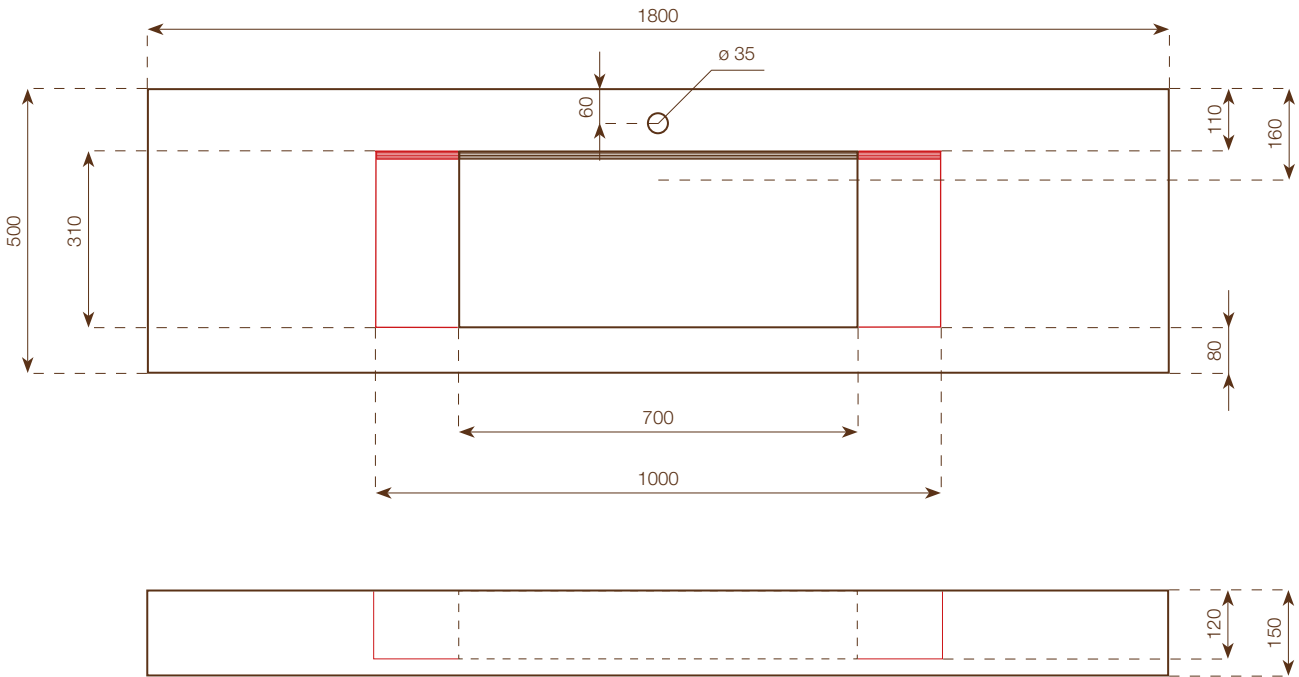

SINGLE GF 180 WATERFALL

WASHBASIN
height: 15 cm
dimensions: 180x50 cm
weight: 58 Kg
internal basin's size:
70x31x h.7/10 cm
100x31x h.7/10 cm

FAO PACKING CASE
height: 40 cm
dimensions: 190x60 cm
weight: 45

Notes
Each washbasin is made with a Wedi core coated with MAXIMUM 6 mm porcelain stoneware on all visible surfaces. It is possible to choose between internal basins of either 70 or 100 cm width. The 100 cm wide version allows installation of either 1 or 2 taps. Included in the delivery of each washbasin are: Silfra DN 32 model drain in STAINLESS STEEL always open (it can not be inspected), 2 support brackets, 12x60 plugs with hex head screw, packaging in suitable FAO packing case.