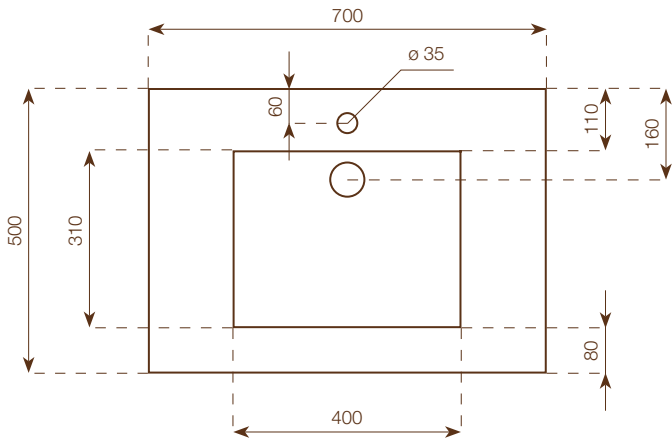

AQUA MAXIMUM / WASHBASIN INTEGRATED  
**SINGLE GF 70 UP&DOWN**

**WASHBASIN**  
 height: 15 cm  
 dimensions: 70x50 cm  
 weight: 28 Kg  
 internal basin's size:  
 40x31x h.12 cm

**FAO PACKING CASE**  
 height: 40 cm  
 dimensions: 80x60 cm  
 weight: 30 Kg