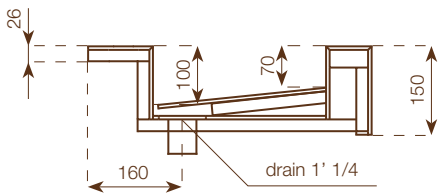

SINGLE GF 150 WATERFALL