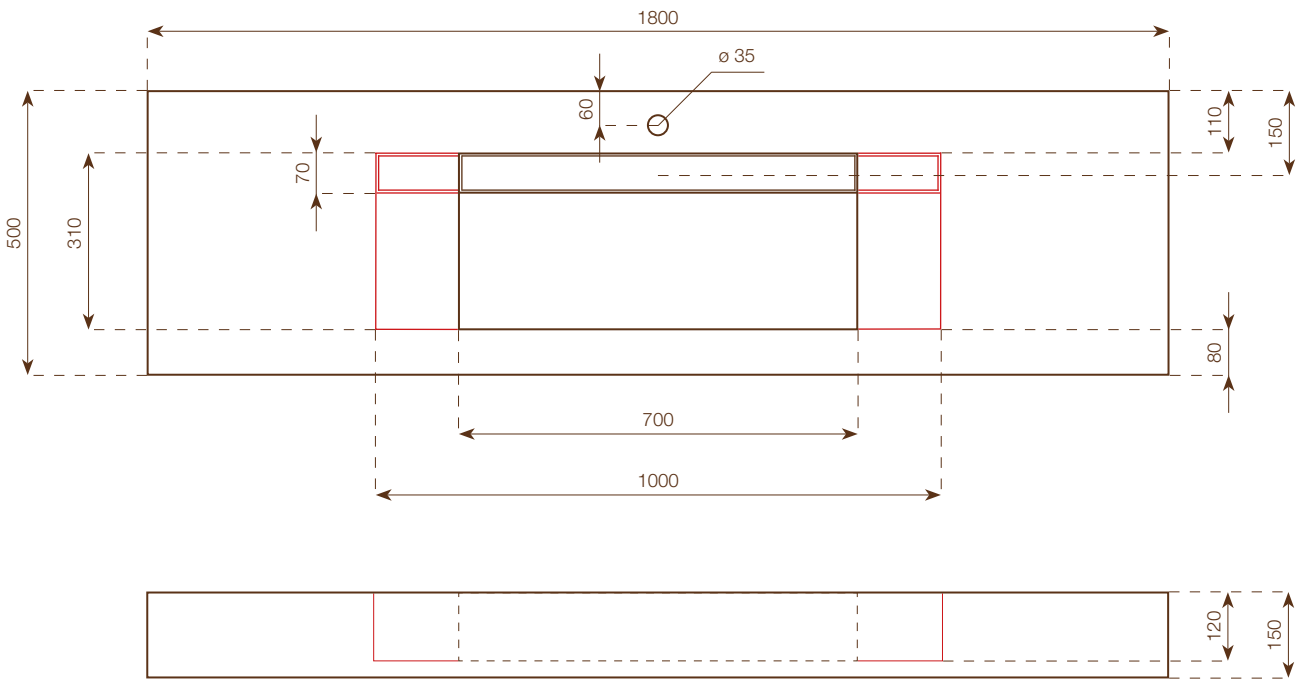

SINGLE GF 180 WATERFALL READILY SERVICEABLE B

WASHBASIN
height: 15 cm
dimensions: 180x50 cm
weight: 58 Kg
internal basin's size:
70x31x h.7/10 cm
100x31x h.7/10 cm

FAO PACKING CASE
height: 40 cm
dimensions: 190x60 cm
weight: 45

Notes

Each washbasin is made with a Wedi core coated with MAXIMUM 6 mm porcelain stoneware on all visible surfaces. It is possible to choose between internal basins of either 70 or 100 cm width. The 100 cm wide version allows installation of either 1 or 2 taps. Included in the delivery of each washbasin are: Silfra DN 32 model drain in STAINLESS STEEL Up&Down plug in chrome, 2 support brackets, 12x60 plugs with hex head screw, packaging in suitable FAO packing case.