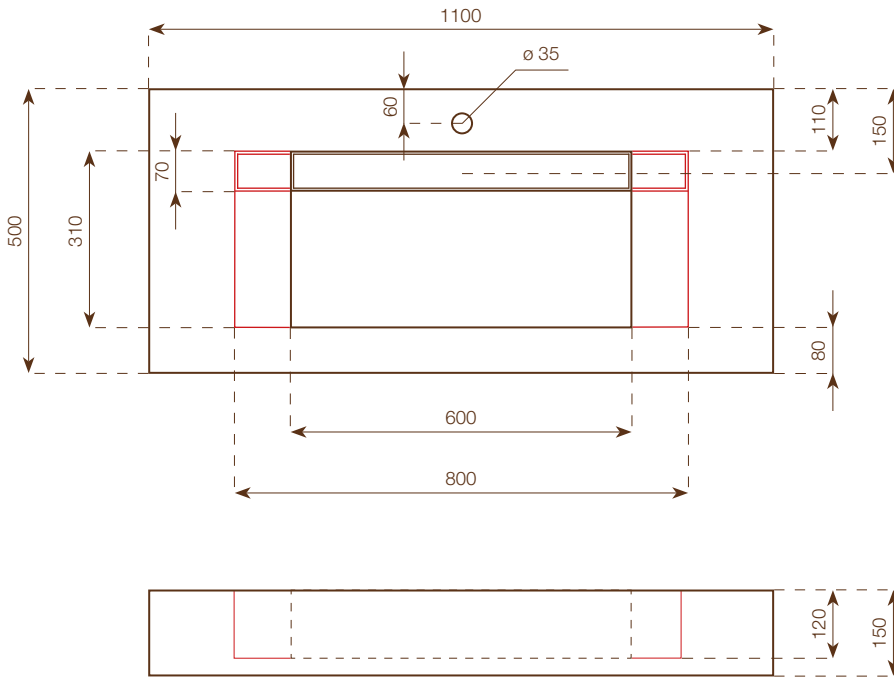

SINGLE GF 110 WATERFALL READILY SERVICEABLE B

WASHBASIN
height: 15 cm
dimensions: 110x50 cm
weight: 38 Kg
internal basin's size:
60x31x h.7/10 cm
80x31x h.7/10 cm

FAO PACKING CASE
height: 40 cm
dimensions: 120x60 cm
weight: 35 Kg

Notes

Each washbasin is made with a Wedi core coated with MAXIMUM 6 mm porcelain stoneware on all visible surfaces. It is possible to choose between internal basins of either 60 or 80 cm width. The 80 cm wide version allows installation of either 1 or 2 taps. Included in the delivery of each washbasin are: Silfra DN 32 model drain in STAINLESS STEEL Up&Down plug in chrome, 2 support brackets, 12x60 plugs with hex head screw, packaging in suitable FAO packing case.