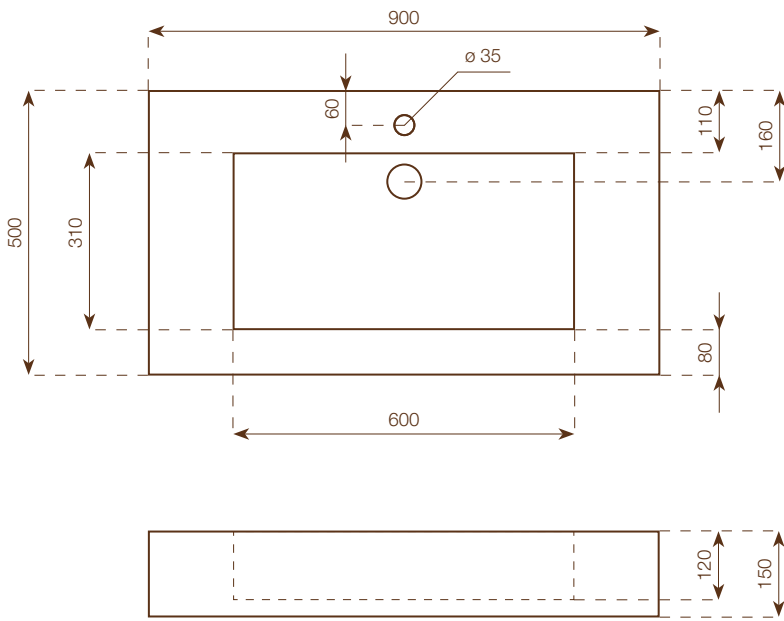

**WASHBASIN**

height: 15 cm  
 dimensions: 90x50 cm  
 weight: 33 Kg  
 internal basin's size:  
 60x31x h.12 cm

**FAO PACKING CASE**

height: 40 cm  
 dimensions: 100x60 cm  
 weight: 32 Kg

**Notes**

Each washbasin is made with a Wedi core coated with MAXIMUM 6 mm porcelain stoneware on all visible surfaces. Included in the delivery of each washbasin are: Silfra DN 32 model drain in STAINLESS STEEL Up&Down plug in chrome, 2 support brackets, 12x60 plugs with hex head screw, packaging in suitable FAO packing case.