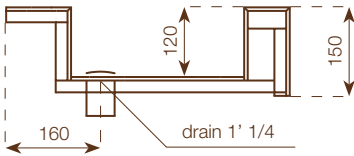

AQUA MAXIMUM / WASHBASIN INTEGRATED  
**SINGLE GF 70 UP&DOWN**

**WASHBASIN**  
 height: 15 cm  
 dimensions: 70x50 cm  
 weight: 28 Kg  
 internal basin's size:  
 40x31x h.12 cm

**FAO PACKING CASE**  
 height: 40 cm  
 dimensions: 80x60 cm  
 weight: 30 Kg