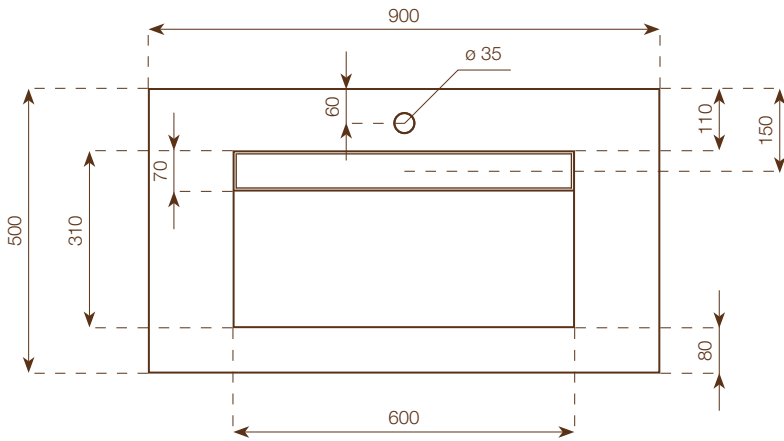

# SINGLE GF 90 WATERFALL READILY SERVICEABLE B

**WASHBASIN**

height: 15 cm  
 dimensions: 90x50 cm  
 weight: 33 Kg  
 internal basin's size:  
 60x31x h.7/10 cm

**FAO PACKING CASE**

height: 40 cm  
 dimensions: 100x60 cm  
 weight: 32 Kg