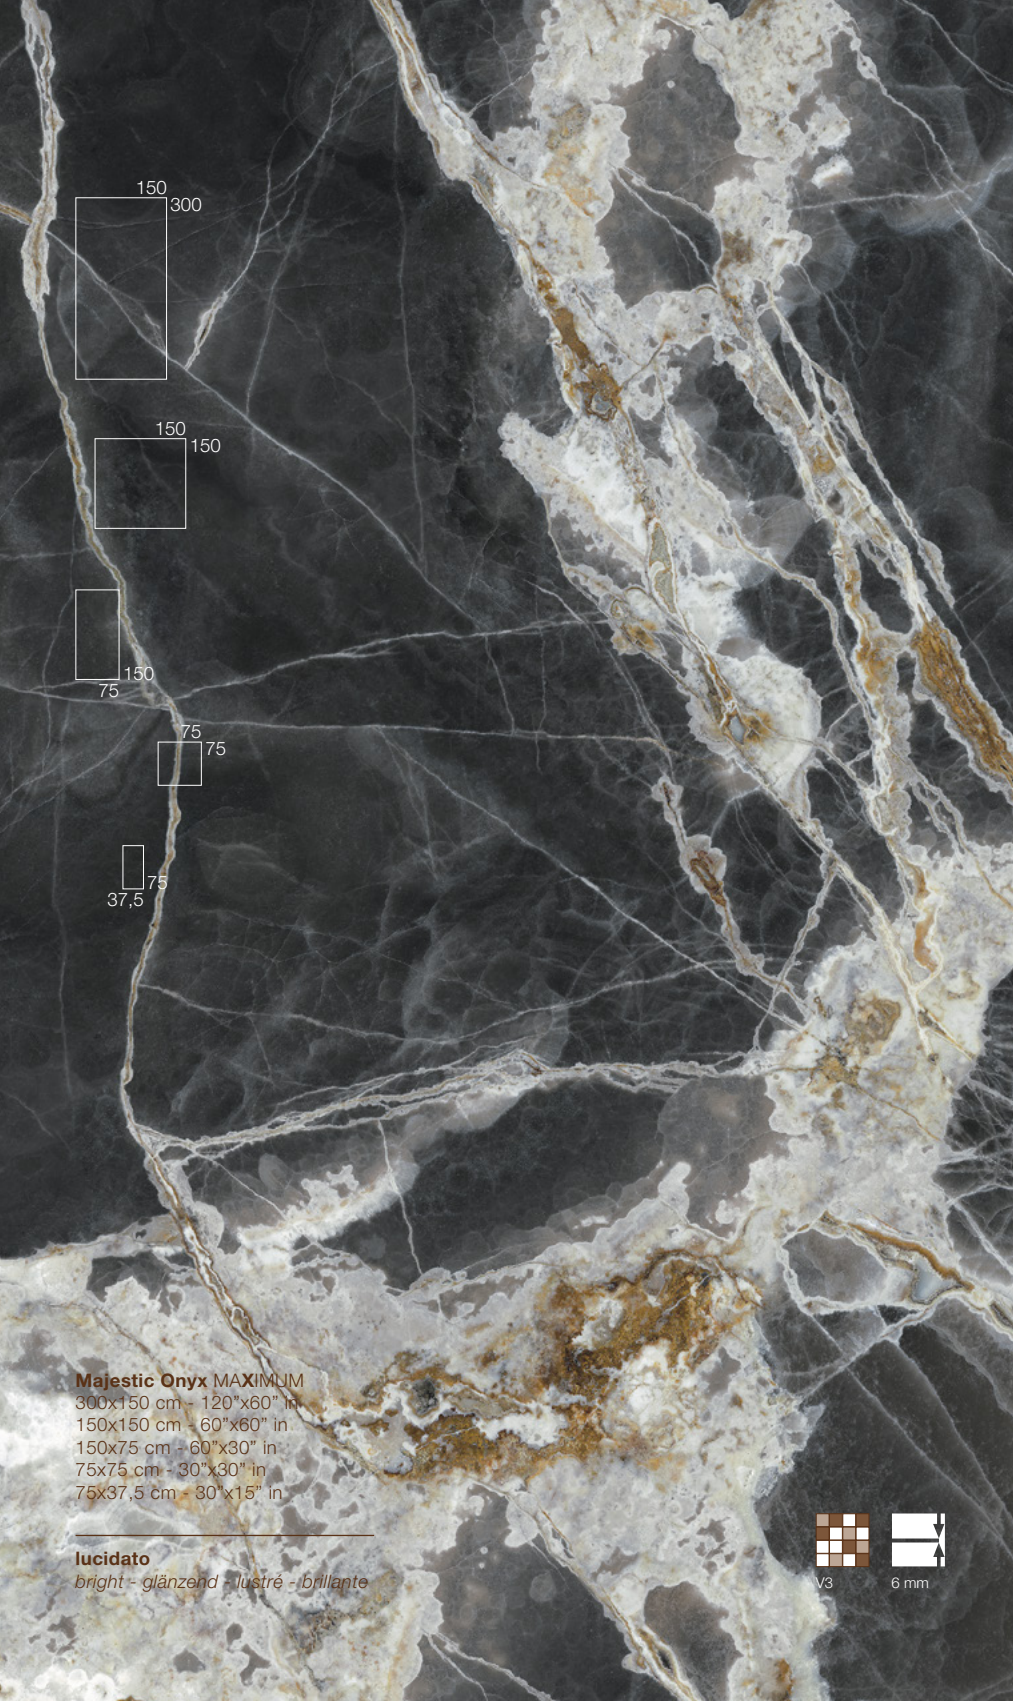

FYMOCAMAX0921

FIANDRE
ARCHITECTURAL SURFACES

MARMI MAXIMUM

round coffee table: **Divine Blue** MAXIMUM / 300x150 cm - 120"x60" in
floor: **Majestic Onyx** MAXIMUM / 300x150 cm - 120"x60" in

FIANDRE
ARCHITECTURAL SURFACES

Majestic Onyx MAXIMUM
300x150 cm - 120"x60" in
150x150 cm - 60"x60" in
150x75 cm - 60"x30" in
75x75 cm - 30"x30" in
75x37,5 cm - 30"x15" in

lucidato
bright - glänzend - lustré - brillante

Calacatta Dorato MAXIMUM
300x150 cm - 120"x60" in
150x150 cm - 60"x60" in
150x75 cm - 60"x30" in
75x75 cm - 30"x30" in
75x37,5 cm - 30"x15" in