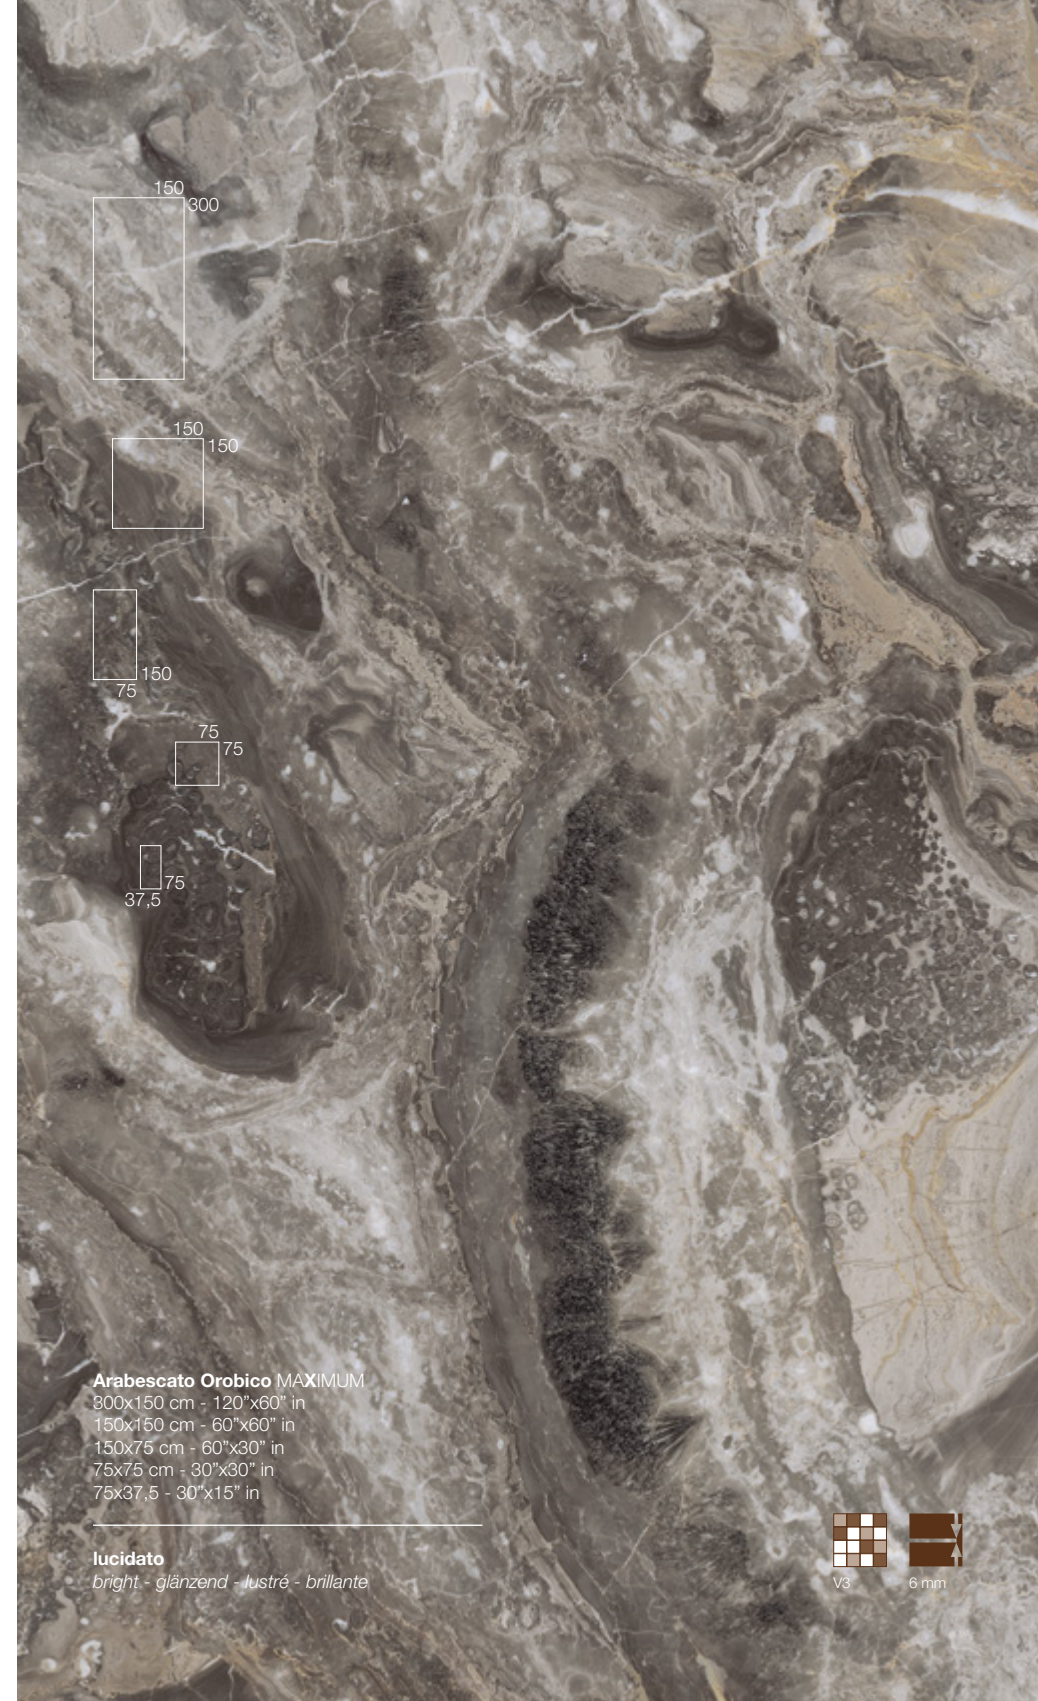

## MARMI MAXIMUM

floor covering: Arabescato Orobico MAXIMUM / 300x150 cm - 120"x60" in

BOOK-MATCHED

A

B

**Arabescato Orobico/A MAXIMUM**  
300x150 cm - 120"x60" in

**Arabescato Orobico/B MAXIMUM**  
300x150 cm - 120"x60" in

**lucidato**  
bright - glänzend - lustré - brillante

floor covering: **Arabescato Orobico MAXIMUM** / 300x150 cm - 120"x60" in

**Arabescato Orobico MAXIMUM**  
300x150 cm - 120"x60" in  
150x150 cm - 60"x60" in  
150x75 cm - 60"x30" in  
75x75 cm - 30"x30" in  
75x37,5 cm - 30"x15" in