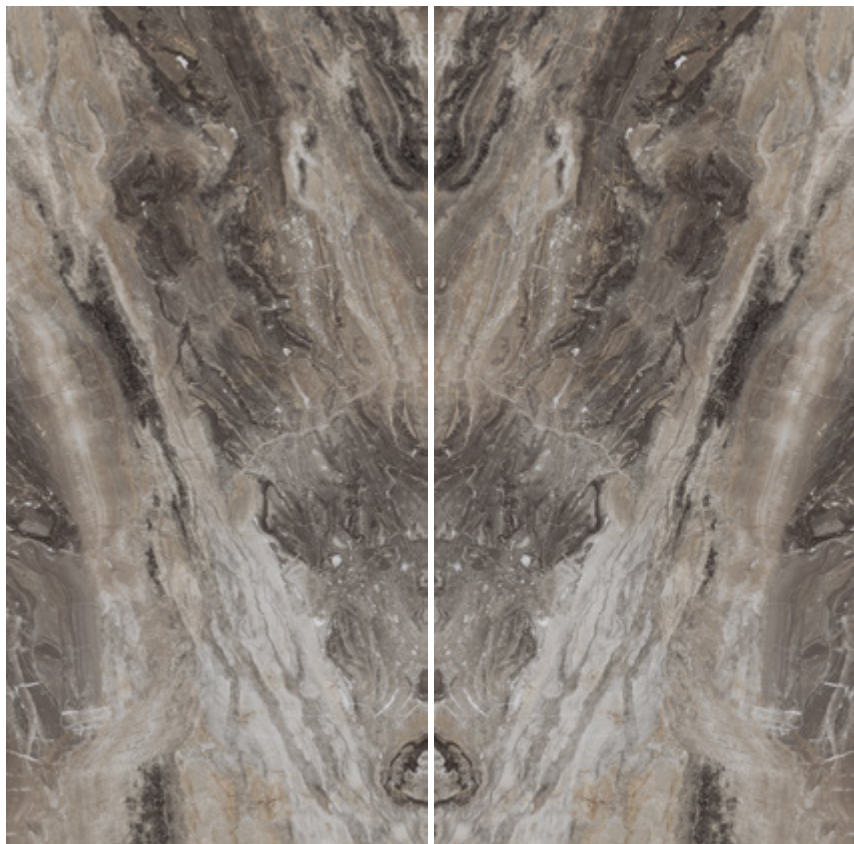

## MARMI MAXIMUM

floor covering: Arabescato Orobico MAXIMUM / 300x150 cm - 120"x60" in

BOOK-MATCHED

A

B

**Arabescato Orobico/A MAXIMUM**  
300x150 cm - 120"x60" in

**Arabescato Orobico/B MAXIMUM**  
300x150 cm - 120"x60" in